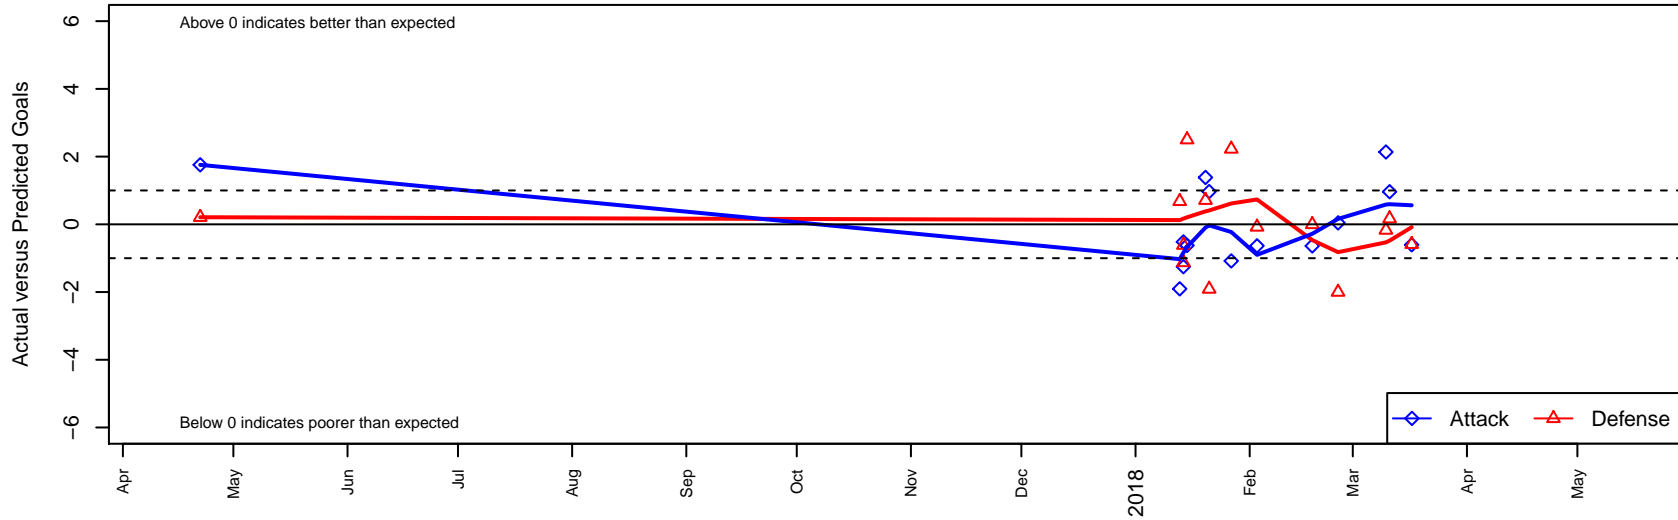

# RVSC Timbers Red B00

Rogue Valley SC  
 Medford, OR  
 B00 total strength=1688  
 attack=23.12 defense=20.41  
 spr league = PTT Win B00 Premier

alt names used:  
 RV Timbers 00B Red

Venues played:  
 2016 OYS State Cup B00  
 2017 Portland Winter Showcase U19  
 2017 PTT Winter B00 Premier

**RVSC Timbers Red B00**  
 Dots are actual minus expected GF (blue circles) and GA (red triangles).  
 Blue line is smoothed change in attack strength. Red is smoothed change in defense strength.

**attack and defense variance (black dot)  
relative to other teams  
and top 10 in region**