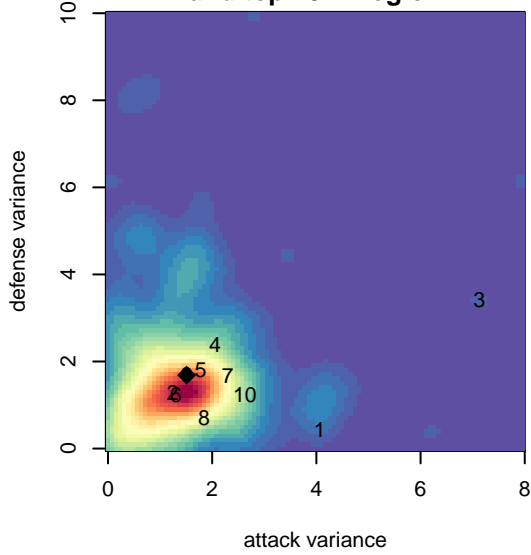

# RVSC Timbers Red B00

Rogue Valley SC  
 Medford, OR  
 B00 total strength=1688  
 attack=23.12 defense=20.41  
 spr league = PTT Win B00 Premier

alt names used:  
 RV Timbers 00B Red

Venues played:  
 2016 OYS State Cup B00  
 2017 Portland Winter Showcase U19  
 2017 PTT Winter B00 Premier

**RVSC Timbers Red B00**  
 Dots are actual minus expected GF (blue circles) and GA (red triangles).  
 Blue line is smoothed change in attack strength. Red is smoothed change in defense strength.

**attack and defense variance (black dot)  
relative to other teams  
and top 10 in region**